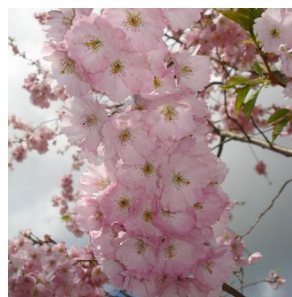

Spring flower