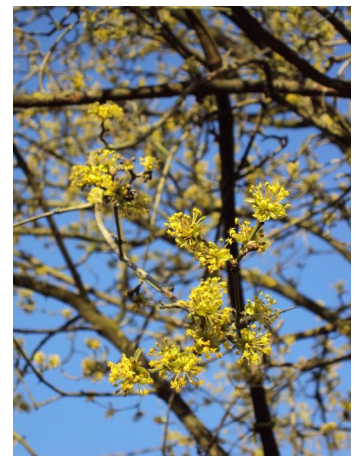

Tree of the Month - March

Cornus mas (Cornelian Cherry)

4-5m multistem

Cornus mas is a large shrub or small tree, growing to approximately 6m high.

The plant produces masses of small yellow flowers in early spring before the leaves shoot. Cherry sized, edible red fruits follow in August. Autumn brings displays of yellow, oranges and red. The bark of *Cornus mas* is also interesting, with older trees developing scaly plates of orange and brown.

Bark

4-5m umbrella multistem

Yellow Spring Flower