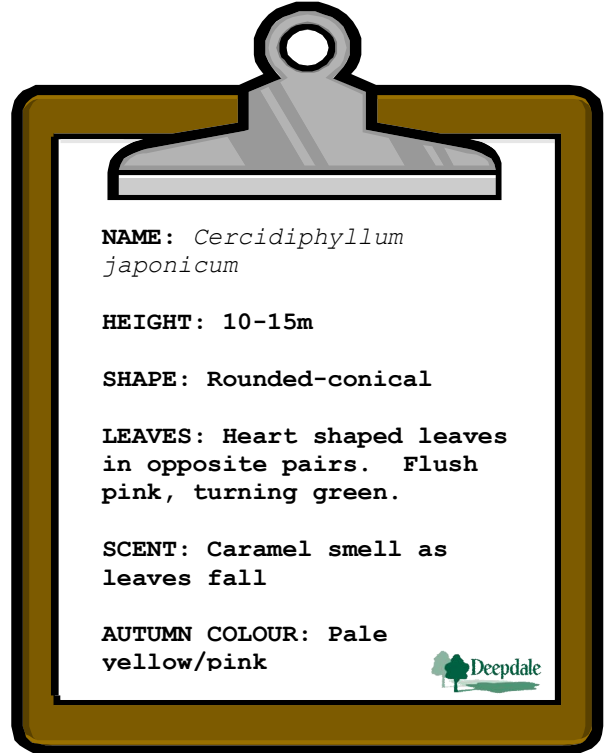

## Tree of the Month - June

# *Cercidiphyllum japonicum* (Katsura)

*Cercidiphyllum japonicum* (Katsura) can grow to more than 30m in its native Japan, however in Britain plants rarely reach more than 15m. It has a rounded conical crown, and heart shaped leaves in opposite pairs. It is available from Deepdale Trees as a standard tree and also as a multistem upto 7m high.

*Cercidiphyllum* is another plant which gives interest all year round, with its constantly changing colour displays. Its leaves flush out pink in spring, gradually turning to a lush green in summer. Autumn brings brilliant displays of orange yellow and red, accompanied by the smell of candy floss drifting gently in the breeze.